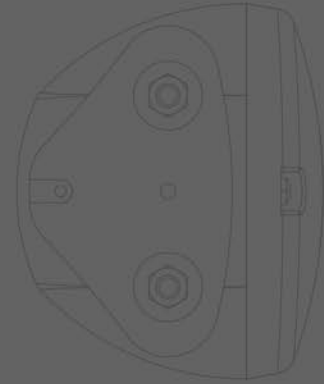

# EL POSITION & DIRECTION - STOP LAMP NASO LATERAL

## Features

- 1 Functions: Turn Indicator for the front lamp
- 2 Functions: Position Brake for the rear lamp
- Specially designed for US Market
- % 100 tested before delivery

PARTS	PARTS NAME	PARTS NO
	EL POSITION & DIRECTION LAMP NASO LATERAL	0001.3207.XXX
	EL POSITION & DIRECTION LAMP NASO LATERAL SS	0001.3207.XXX
	EL STOP LAMP NASO LATERAL	0001.3407.XXX
	EL STOP LAMP NASO LATERAL SS	0001.3407.XXX

BULB	
12 V 21 W	0001.2027.000
12 V 21/5 W	0001.2029.000

LENS	
SIGNAL UNBREAKABLE	0001.0126.000
STOP UNBREAKABLE	0001.0128.000