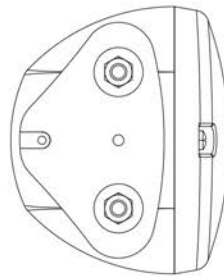

# EL POSITION & DIRECTION - STOP LAMP NASO LATERAL

## Features

- 1 Functions: Turn Indicator for the front lamp
- 2 Functions: Position Brake for the rear lamp
- Specially designed for US Market
- % 100 tested before delivery

PARTS	PARTS NAME	PARTS NO
	EL POSITION & DIRECTION LAMP NASO LATERAL	0001.3207.XXX
	EL POSITION & DIRECTION LAMP NASO LATERAL SS	0001.3207.XXX
	EL STOP LAMP NASO LATERAL	0001.3407.XXX
	EL STOP LAMP NASO LATERAL SS	0001.3407.XXX

BULB	
12 V 21 W	0001.2027.000
12 V 21/5 W	0001.2029.000

LENS	
SIGNAL UNBREAKABLE	0001.0126.000
STOP UNBREAKABLE	0001.0128.000