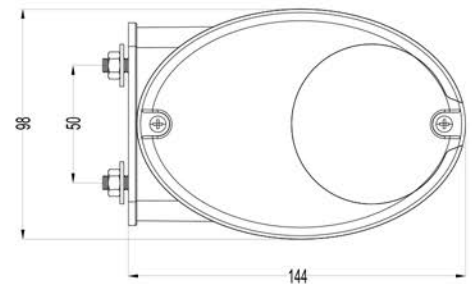

# EL POSITION & DIRECTION - STOP LAMP NASO LATERAL

## Features

- 1 Functions: Turn Indicator for the front lamp
- 2 Functions: Position Brake for the rear lamp
- Specially designed for US Market
- % 100 tested before delivery

PARTS	PARTS NAME	PARTS NO
	EL POSITION & DIRECTION LAMP NASO LATERAL	0001.3207.XXX
	EL POSITION & DIRECTION LAMP NASO LATERAL SS	0001.3207.XXX
	EL STOP LAMP NASO LATERAL	0001.3407.XXX
	EL STOP LAMP NASO LATERAL SS	0001.3407.XXX