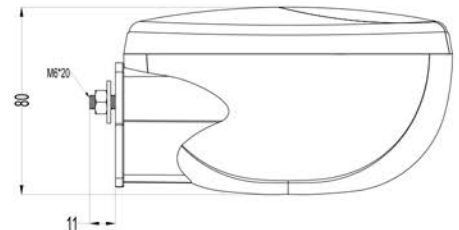

# EL POSITION & DIRECTION - STOP LAMP NASO LATERAL

## Features

- 1 Functions: Turn Indicator for the front lamp
- 2 Functions: Position Brake for the rear lamp
- Specially designed for US Market
- % 100 tested before delivery

PARTS	PARTS NAME	PARTS NO
	EL POSITION & DIRECTION LAMP NASO LATERAL	0001.3207.XXX
	EL POSITION & DIRECTION LAMP NASO LATERAL SS	0001.3207.XXX
	EL STOP LAMP NASO LATERAL	0001.3407.XXX
	EL STOP LAMP NASO LATERAL SS	0001.3407.XXX